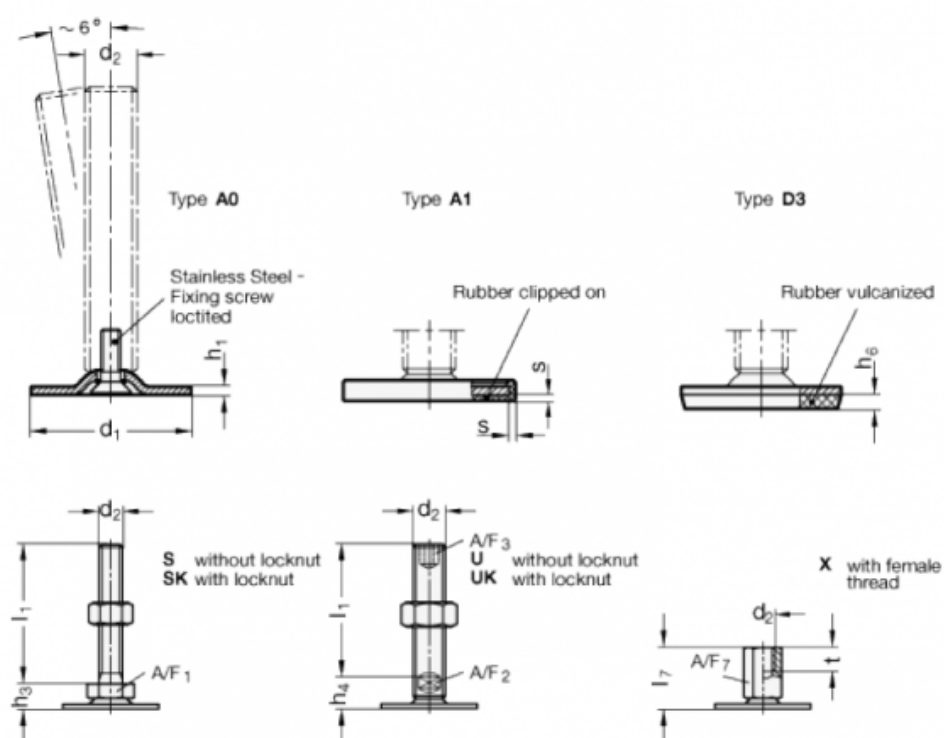

Article number: 204060M1080A0SK

Description: E+G levelling foot
GN 40-60-M10-80-A0-SK

Note: SK With nut, External hexagon at the bottom

Measures

A/F1	= 17
d1	= 60
d2	= M10
h1	= 2.5
h3	= 11
h6	=
l1	= 80
s	=